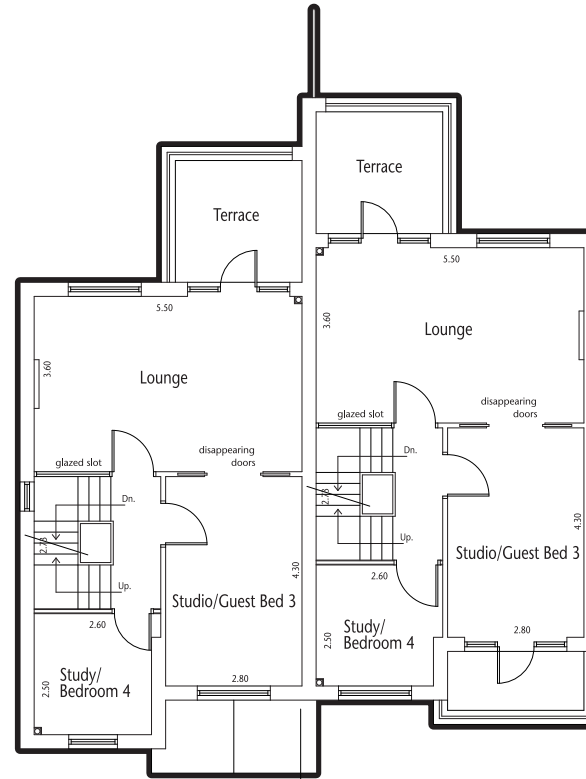

victoria court

Off Woodhead Road, Holmfirth, Huddersfield

M. A. Eastwood Limited

Plots 19 to 22

Ground Floor

First Floor

Second Floor

01484 689509