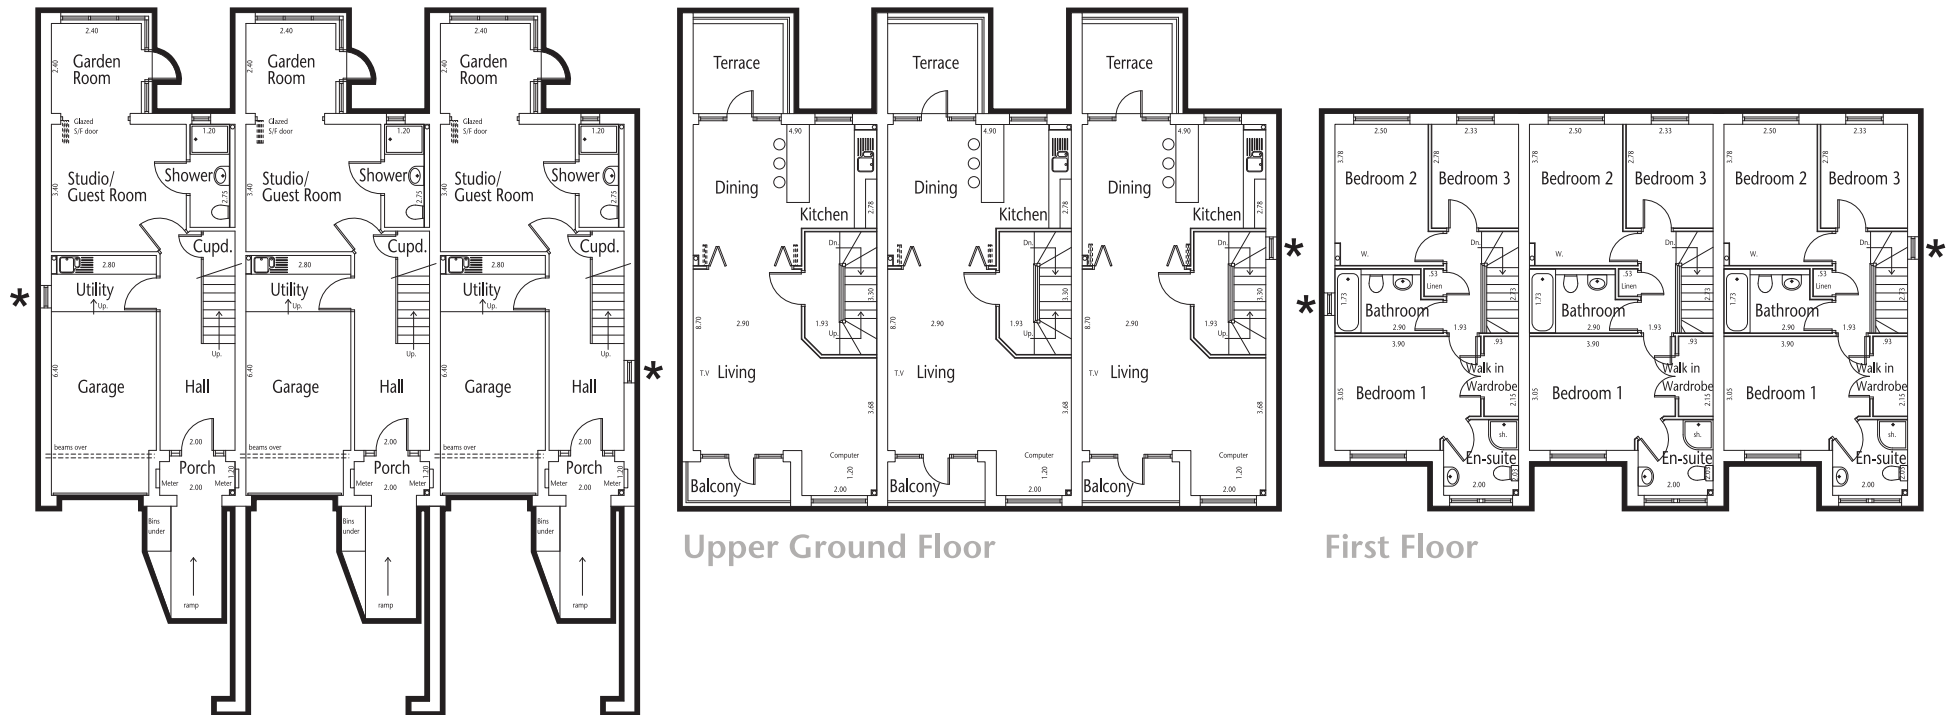

victoria court

Off Woodhead Road, Holmfirth, Huddersfield

M. A. Eastwood Limited

Plots 1 to 6

Lower Ground Floor

* Note where gable windows are in plots 1, 3, 4 & 6

01484 689509

info@eastwoodhomes.co.uk