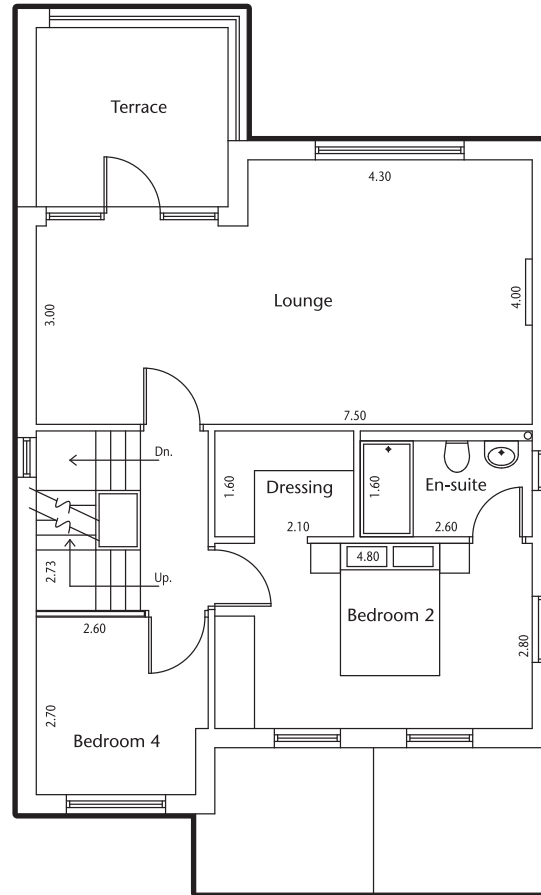

victoria court

Off Woodhead Road, Holmfirth, Huddersfield

M. A. Eastwood Limited

Plot 23

Ground Floor

First Floor

Second Floor

01484 689509